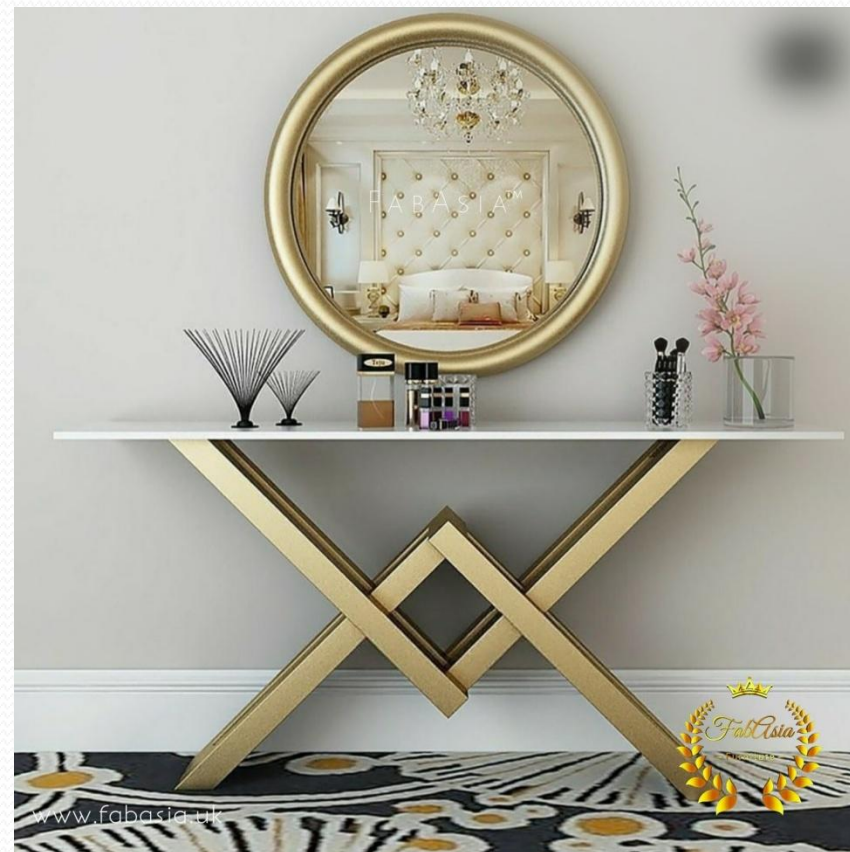

MEPLO WASH BASIN WITH MIRROR

WWW.FABASIA.UK

INSTAGRAM: FABASIA.UK YOUTUBE: FABASIA.UK

LOUIS TABLE
FRENCH STYLE

WWW.FABASIA.UK

INSTAGRAM: FABASIA.UK YOUTUBE: FABASIA.UK

CYCLOE
VINTAGE CONSOLE

WWW.FABASIA.UK

Hxinda Console

Give your living room a Hxinda Console table that draws the eye when you place the Hakona Console Table in your space.

www.fabasia.uk

www.fabasia.uk

FABASIA™

Rolxy Console

Rolxy Console table refusing to choose between style and function this rectangular console.

www.fabasia.uk

www.fabasia.uk

FABASIA™

Fab Console

A close-up photograph of the Fab Console table. The table has a white top and a gold metal frame. On top, there is a vase with pink ferns and a gold bowl. A circular mirror is mounted on the wall behind the table. The background is a light-colored wall.