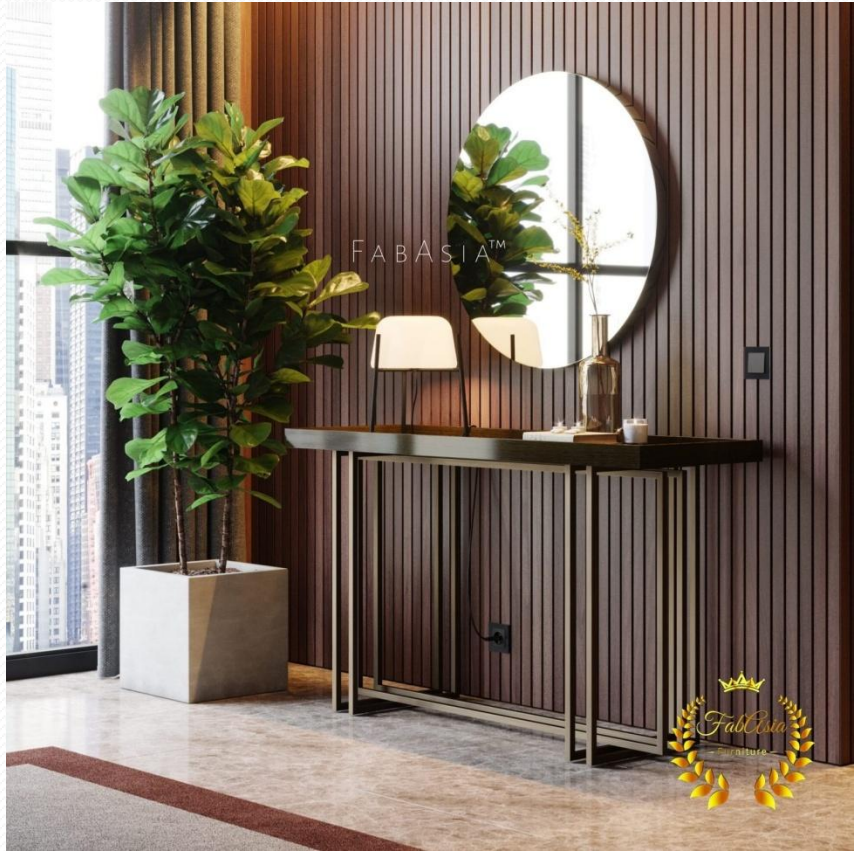

MEPLO WASH BASIN WITH MIRROR

WWW.FABASIA.UK

INSTAGRAM: FABASIA.UK YOUTUBE: FABASIA.UK

LOUIS TABLE
FRENCH STYLE

WWW.FABASIA.UK

INSTAGRAM: FABASIA.UK YOUTUBE: FABASIA.UK

CYCLOE
VINTAGE CONSOLE

WWW.FABASIA.UK

Hxinda Console

Give your living room a Hxinda Console table that draws the eye when you place the Hakona Console Table in your space.

www.fabasia.uk

www.fabasia.uk

FABASIA™

Rolxy Console

Rolxy Console table refusing to choose between style and function this rectangular console.

www.fabasia.uk

www.fabasia.uk

FABASIA™

Fab Console

A close-up photograph of the Fab Console table. The table has a white top and a gold metal frame. On top, there is a vase with pink ferns and a gold bowl. A circular mirror is mounted on the wall behind the table. The background is a light-colored wall.