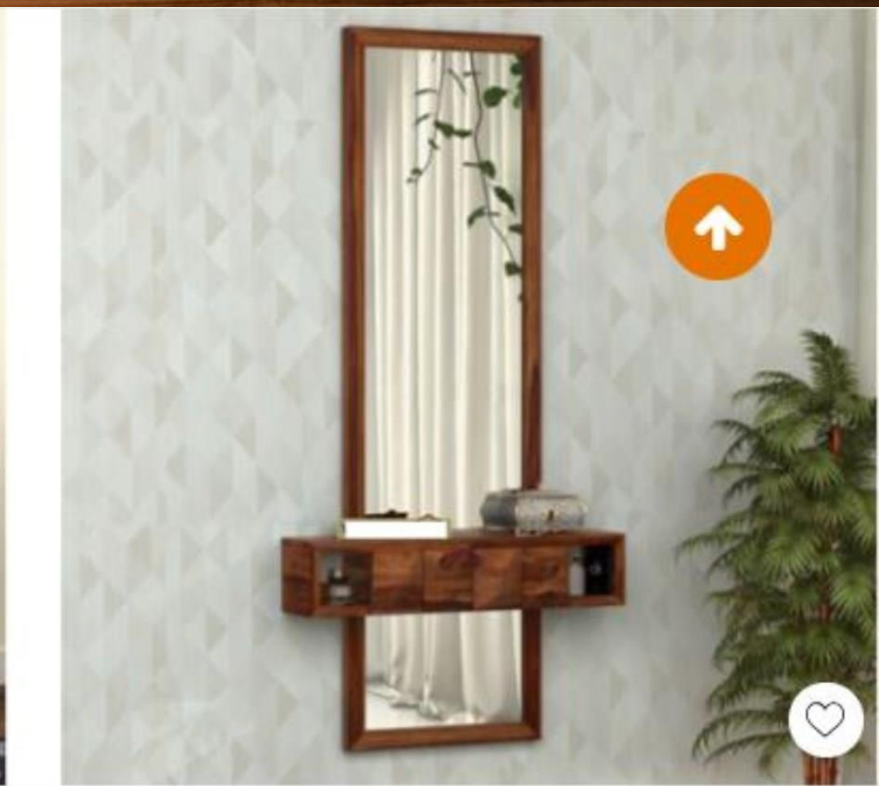

The background features a dark wood-grain texture. Five spotlights from above illuminate the top of the frame, creating a series of overlapping, warm-toned light patterns that fade into the dark background.

Dressing Designs

Mango Wood (0)

The background features a dark wood-grain texture. Five spotlights from above illuminate the scene, creating five vertical, glowing columns of light that highlight the wood grain. The overall mood is warm and professional.