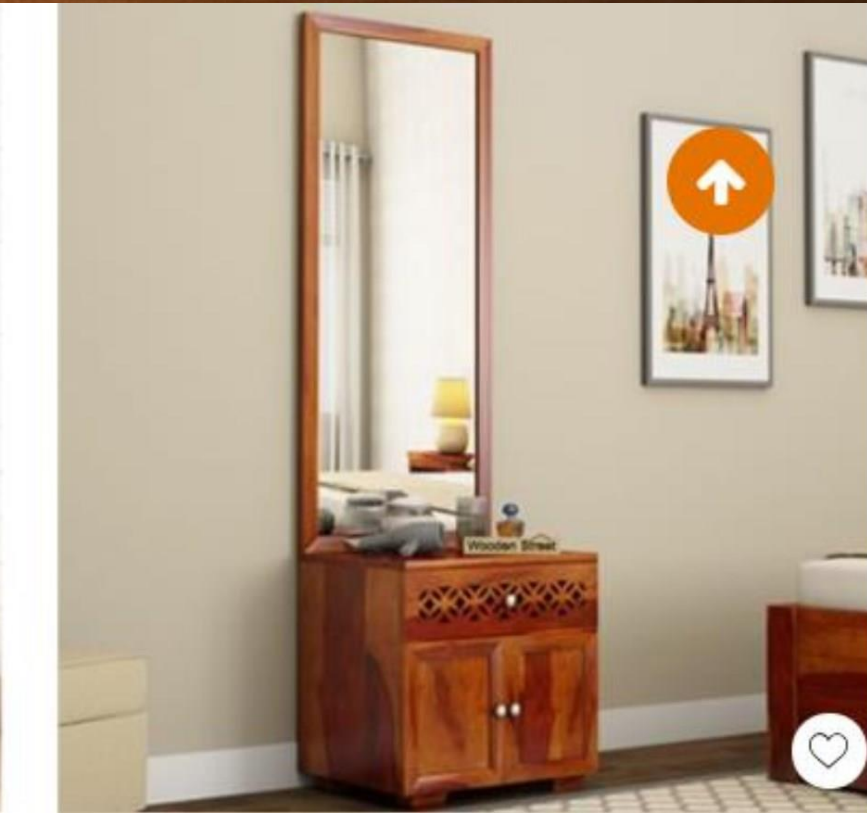

The background features a dark wood-grain texture. Five spotlights from above illuminate the top of the frame, creating a series of overlapping, warm-toned light patterns that fade into the dark background.

Dressing Designs

Mango Wood (0)

The background features a dark wood-grain texture. Five spotlights from above illuminate the scene, creating five vertical, glowing columns of light that highlight the wood grain. The overall mood is warm and professional.