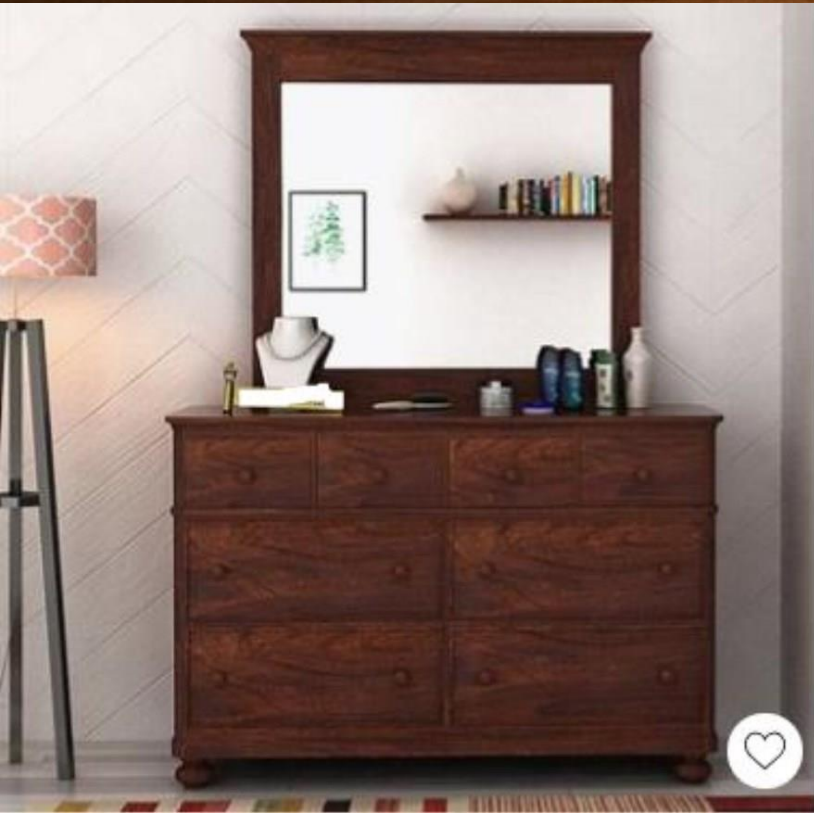

The background features a dark wood-grain texture. Five spotlights from above illuminate the top of the frame, creating a series of overlapping, warm-toned light patterns that fade into the dark background.

Dressing Designs

Mango Wood (0)

The background features a dark wood-grain texture. Five spotlights from above illuminate the scene, creating five vertical, glowing columns of light that highlight the wood grain. The overall mood is warm and professional.