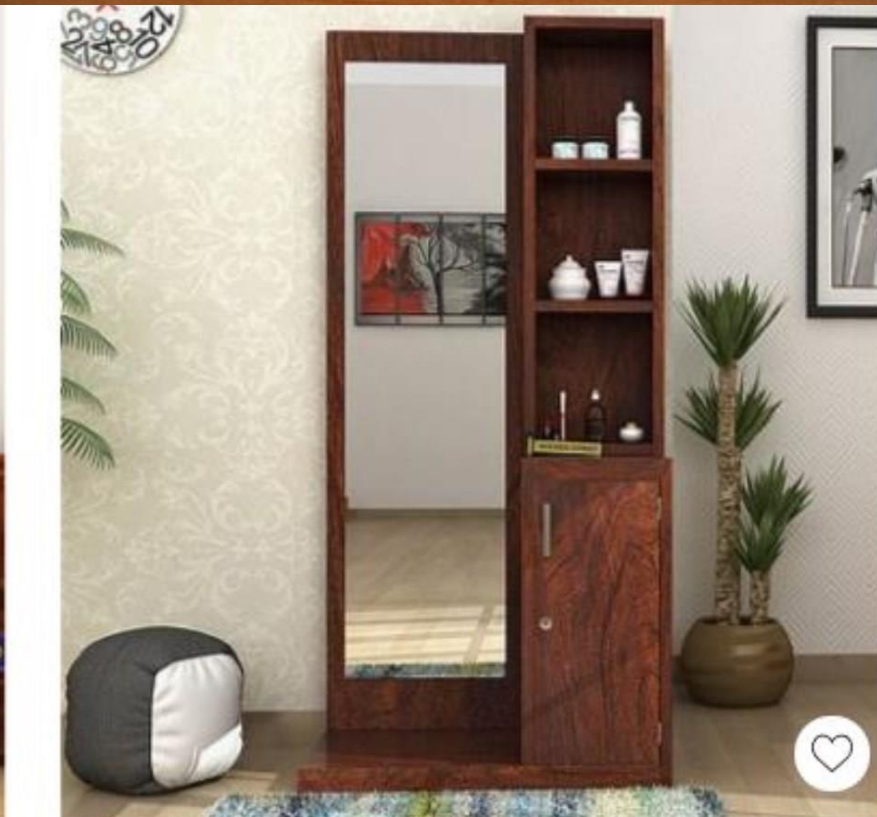

The background features a dark wood-grain texture. Five spotlights from above illuminate the top of the frame, creating a series of overlapping, warm-toned light patterns that fade into the dark background.

Dressing Designs

Mango Wood (0)

The background features a dark wood-grain texture. Five spotlights from above illuminate the scene, creating five vertical, glowing columns of light that highlight the wood grain. The overall mood is warm and professional.