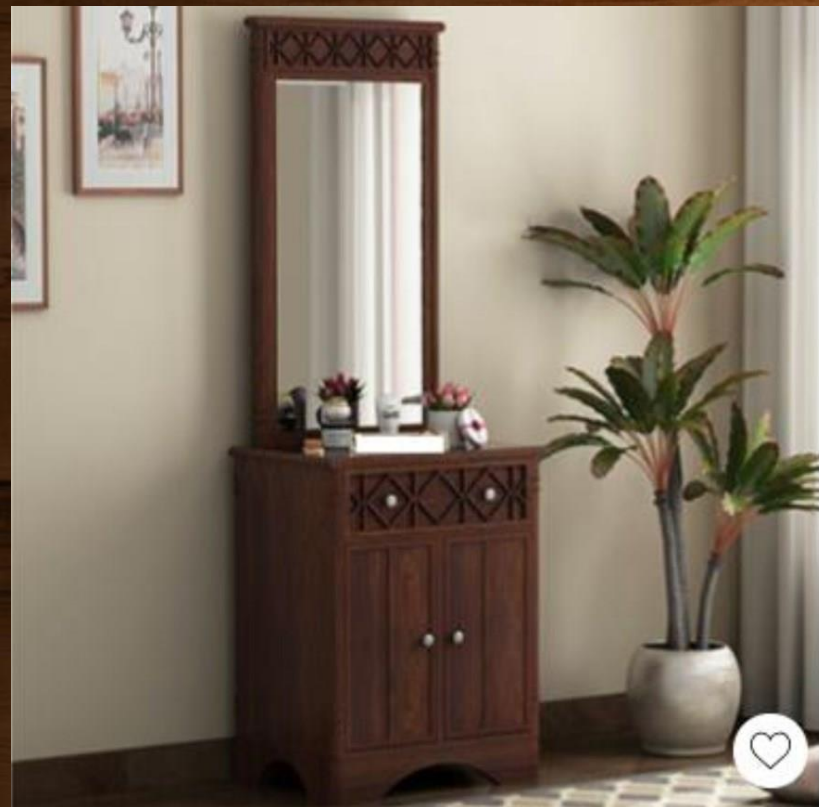

The background features a dark wood-grain texture. Five spotlights from above illuminate the top of the frame, creating a series of overlapping, warm-toned light patterns that fade into the dark background.

Dressing Designs

Mango Wood (0)

The background features a dark wood-grain texture. Five spotlights from above illuminate the scene, creating five vertical, glowing columns of light that highlight the wood grain. The overall mood is warm and professional.