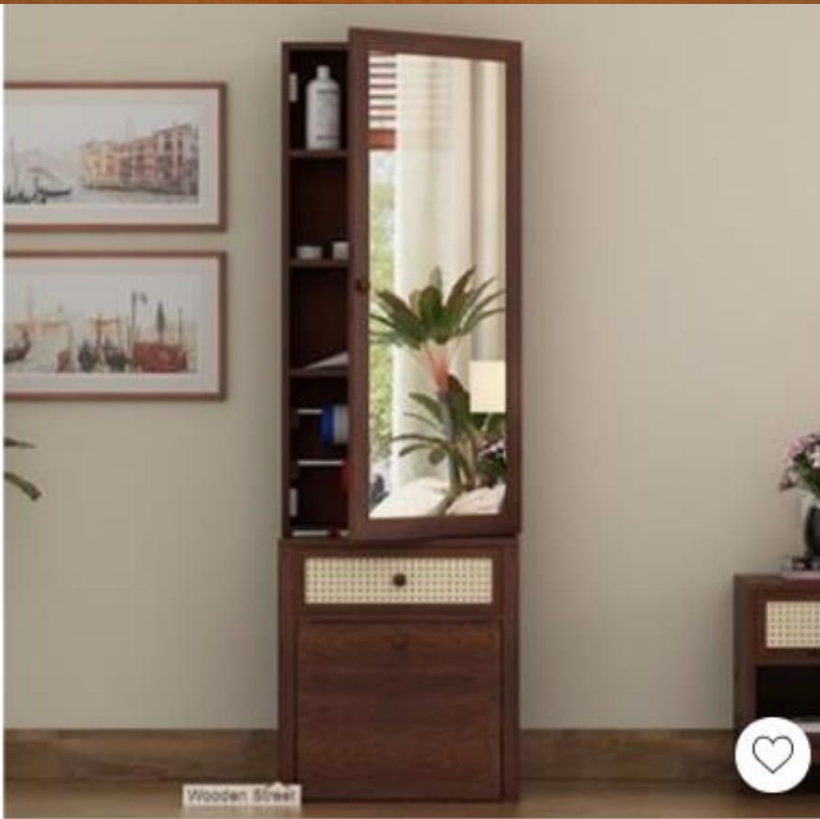

The background features a dark wood-grain texture. Five spotlights from above illuminate the top of the frame, creating a series of overlapping, warm-toned light patterns that fade into the dark background.

Dressing Designs

Mango Wood (0)

The background features a dark wood-grain texture. Five spotlights from above illuminate the scene, creating five vertical, glowing columns of light that highlight the wood grain. The overall mood is warm and professional.