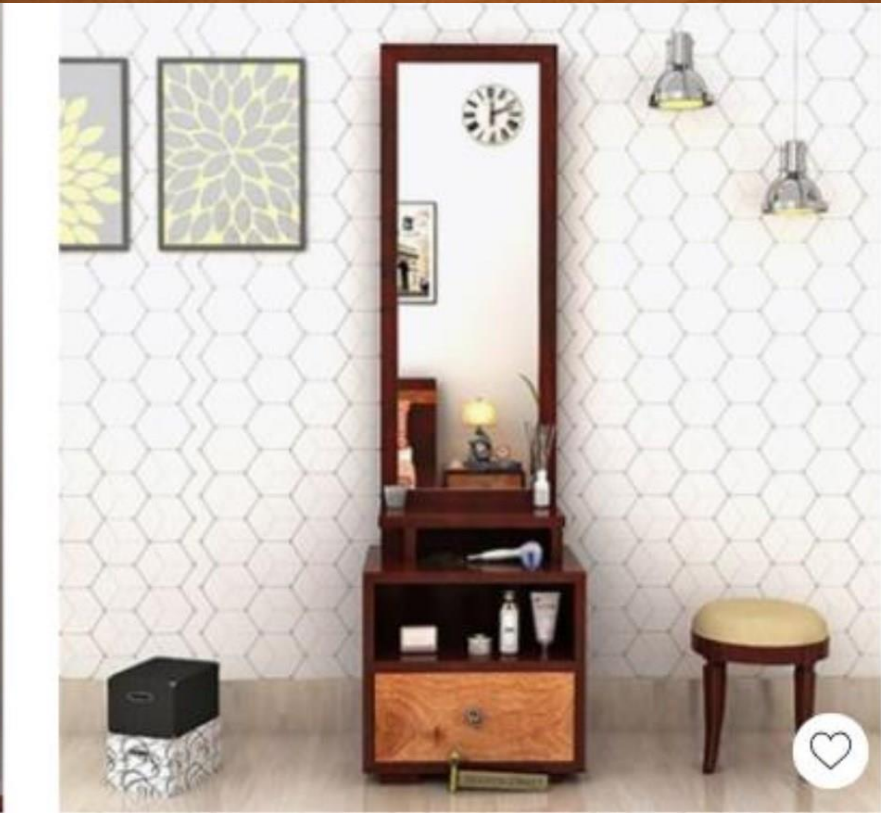

The background features a dark wood-grain texture. Five spotlights from above illuminate the top of the frame, creating a series of overlapping, warm-toned light patterns that fade into the dark background.

Dressing Designs

Mango Wood (0)

The background features a dark wood-grain texture. Five spotlights from above illuminate the scene, creating five vertical, glowing columns of light that highlight the wood grain. The overall mood is warm and professional.