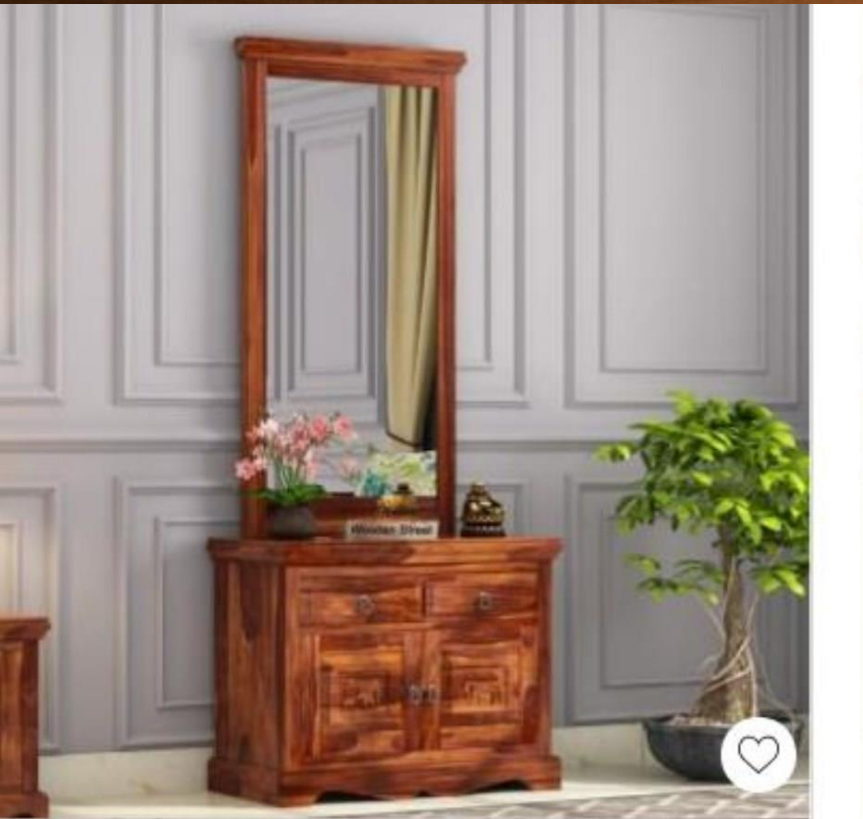

The background features a dark wood-grain texture. Five spotlights from above illuminate the top of the frame, creating a series of overlapping, warm-toned light patterns that fade into the dark background.

Dressing Designs

Mango Wood (0)

The background features a dark wood-grain texture. Five spotlights from above illuminate the scene, creating five vertical, glowing columns of light that highlight the wood grain. The overall mood is warm and professional.