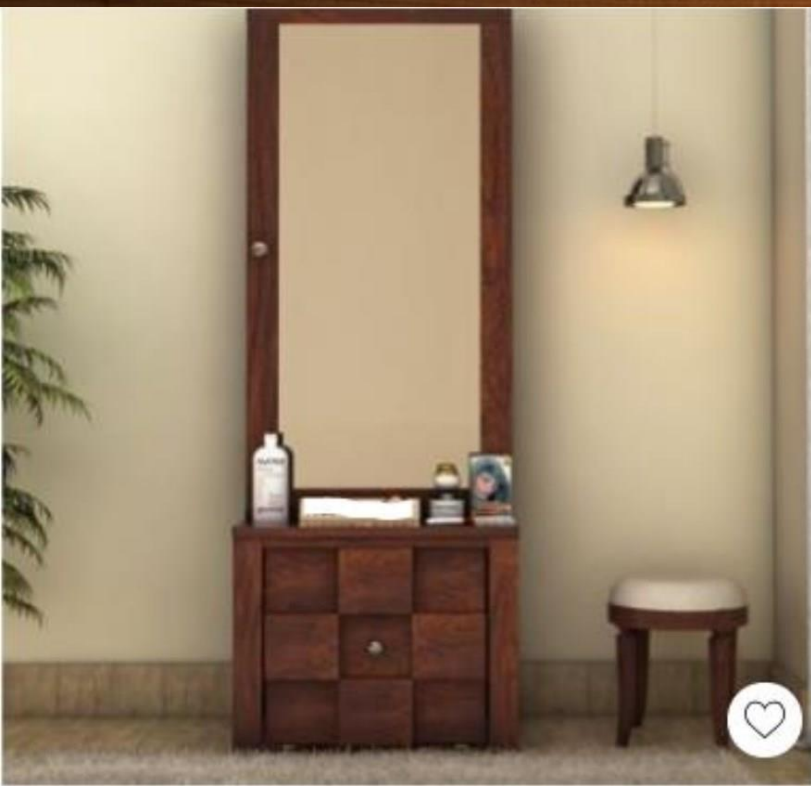

The background features a dark wood-grain texture. Five spotlights from above illuminate the top of the frame, creating a series of overlapping, warm-toned light patterns that fade into the dark background.

Dressing Designs

Mango Wood (0)

The background features a dark wood-grain texture. Five spotlights from above illuminate the scene, creating five vertical, glowing columns of light that highlight the wood grain. The overall mood is warm and professional.