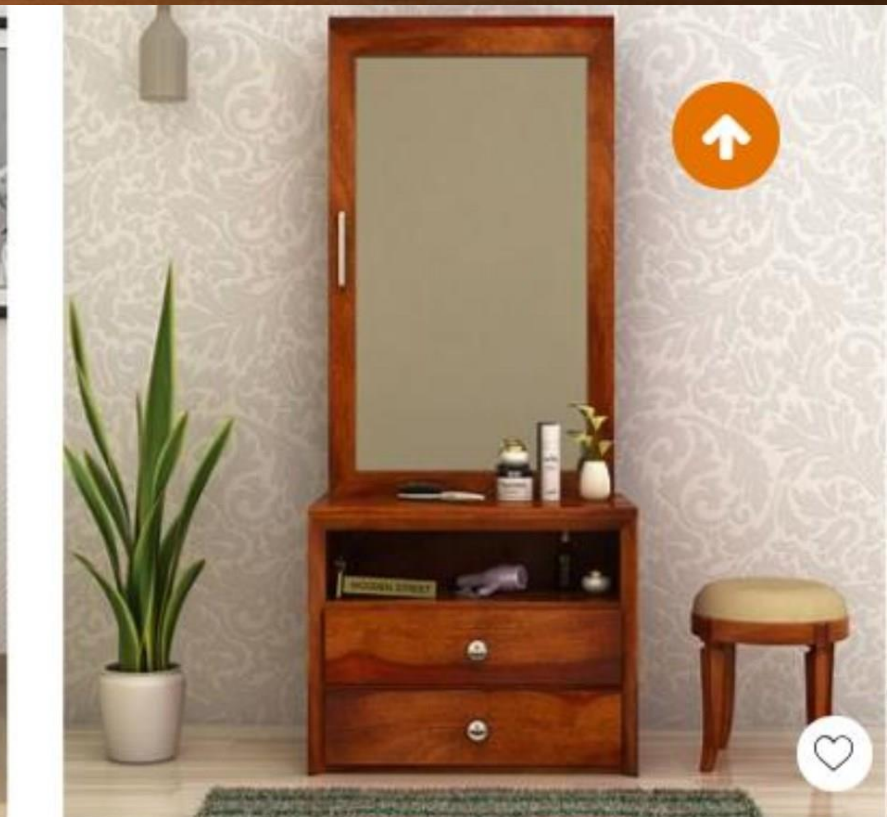

The background features a dark wood-grain texture. Five spotlights from above illuminate the top of the frame, creating a series of overlapping, warm-toned light patterns that fade into the dark background.

Dressing Designs

Mango Wood (0)

The background features a dark wood-grain texture. Five spotlights from above illuminate the scene, creating five vertical, glowing columns of light that highlight the wood grain. The overall mood is warm and professional.