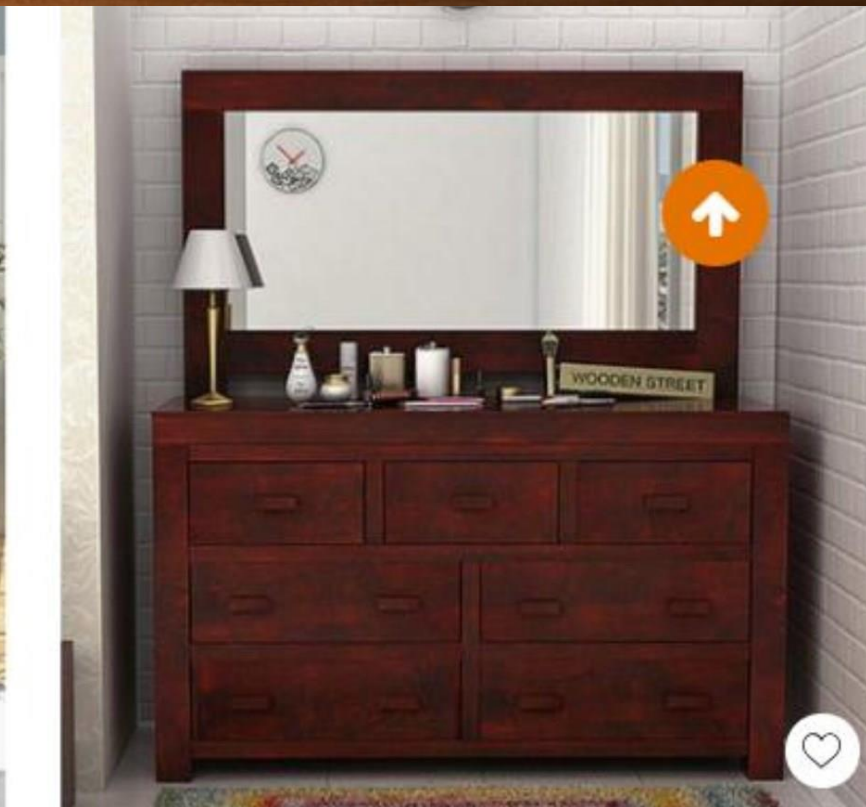

The background features a dark wood-grain texture. Five spotlights from above illuminate the top of the frame, creating a series of overlapping, warm-toned light patterns that fade into the dark background.

Dressing Designs

Mango Wood (0)

The background features a dark wood-grain texture. Five spotlights from above illuminate the scene, creating five vertical, glowing columns of light that highlight the wood grain. The overall mood is warm and professional.