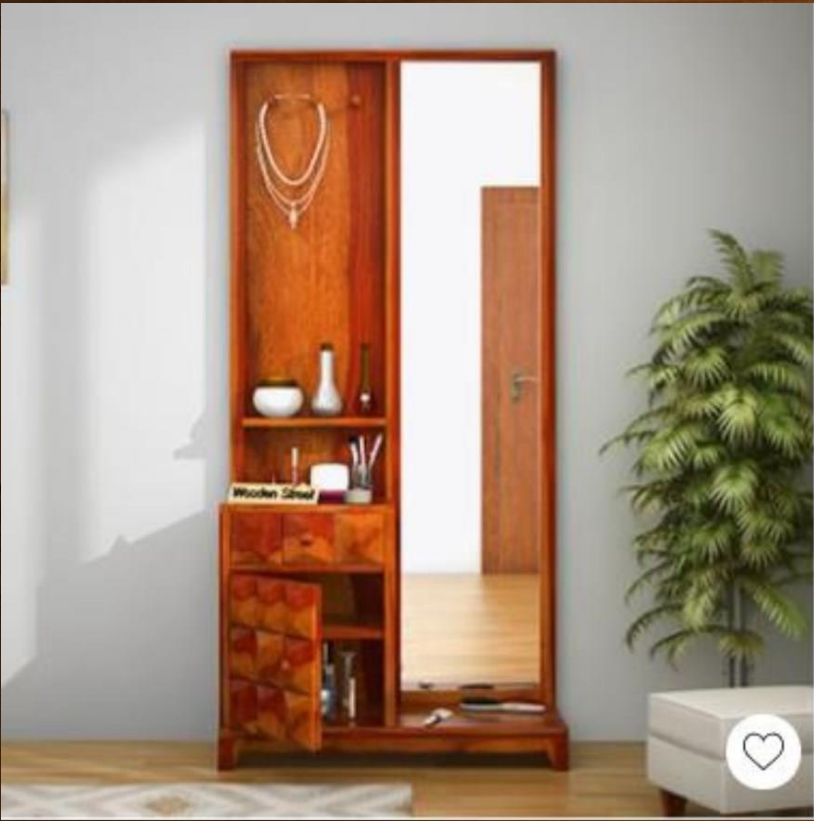

The background features a dark wood-grain texture. Five spotlights from above illuminate the top of the frame, creating a series of overlapping, warm-toned light patterns that fade into the dark background.

Dressing Designs

Mango Wood (0)

The background features a dark wood-grain texture. Five spotlights from above illuminate the scene, creating five vertical, glowing columns of light that highlight the wood grain. The overall mood is warm and professional.