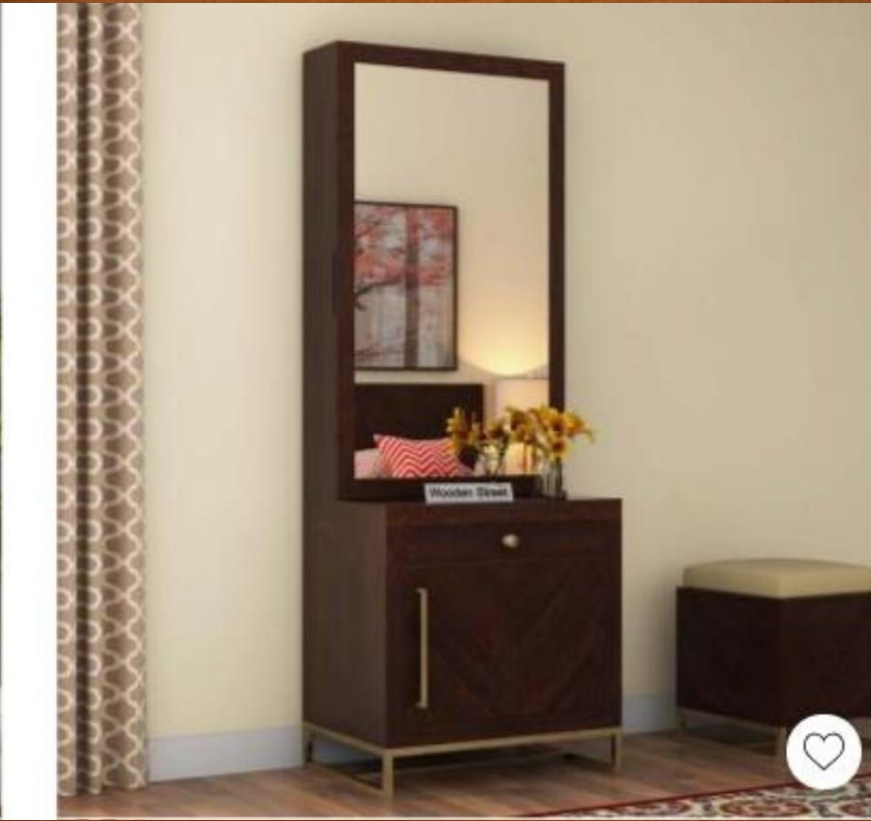

The background features a dark wood-grain texture. Five spotlights from above illuminate the top of the frame, creating a series of overlapping, warm-toned light patterns that fade into the dark background.

Dressing Designs

Mango Wood (0)

The background features a dark wood-grain texture. Five spotlights from above illuminate the scene, creating five vertical, glowing columns of light that highlight the wood grain. The overall mood is warm and professional.