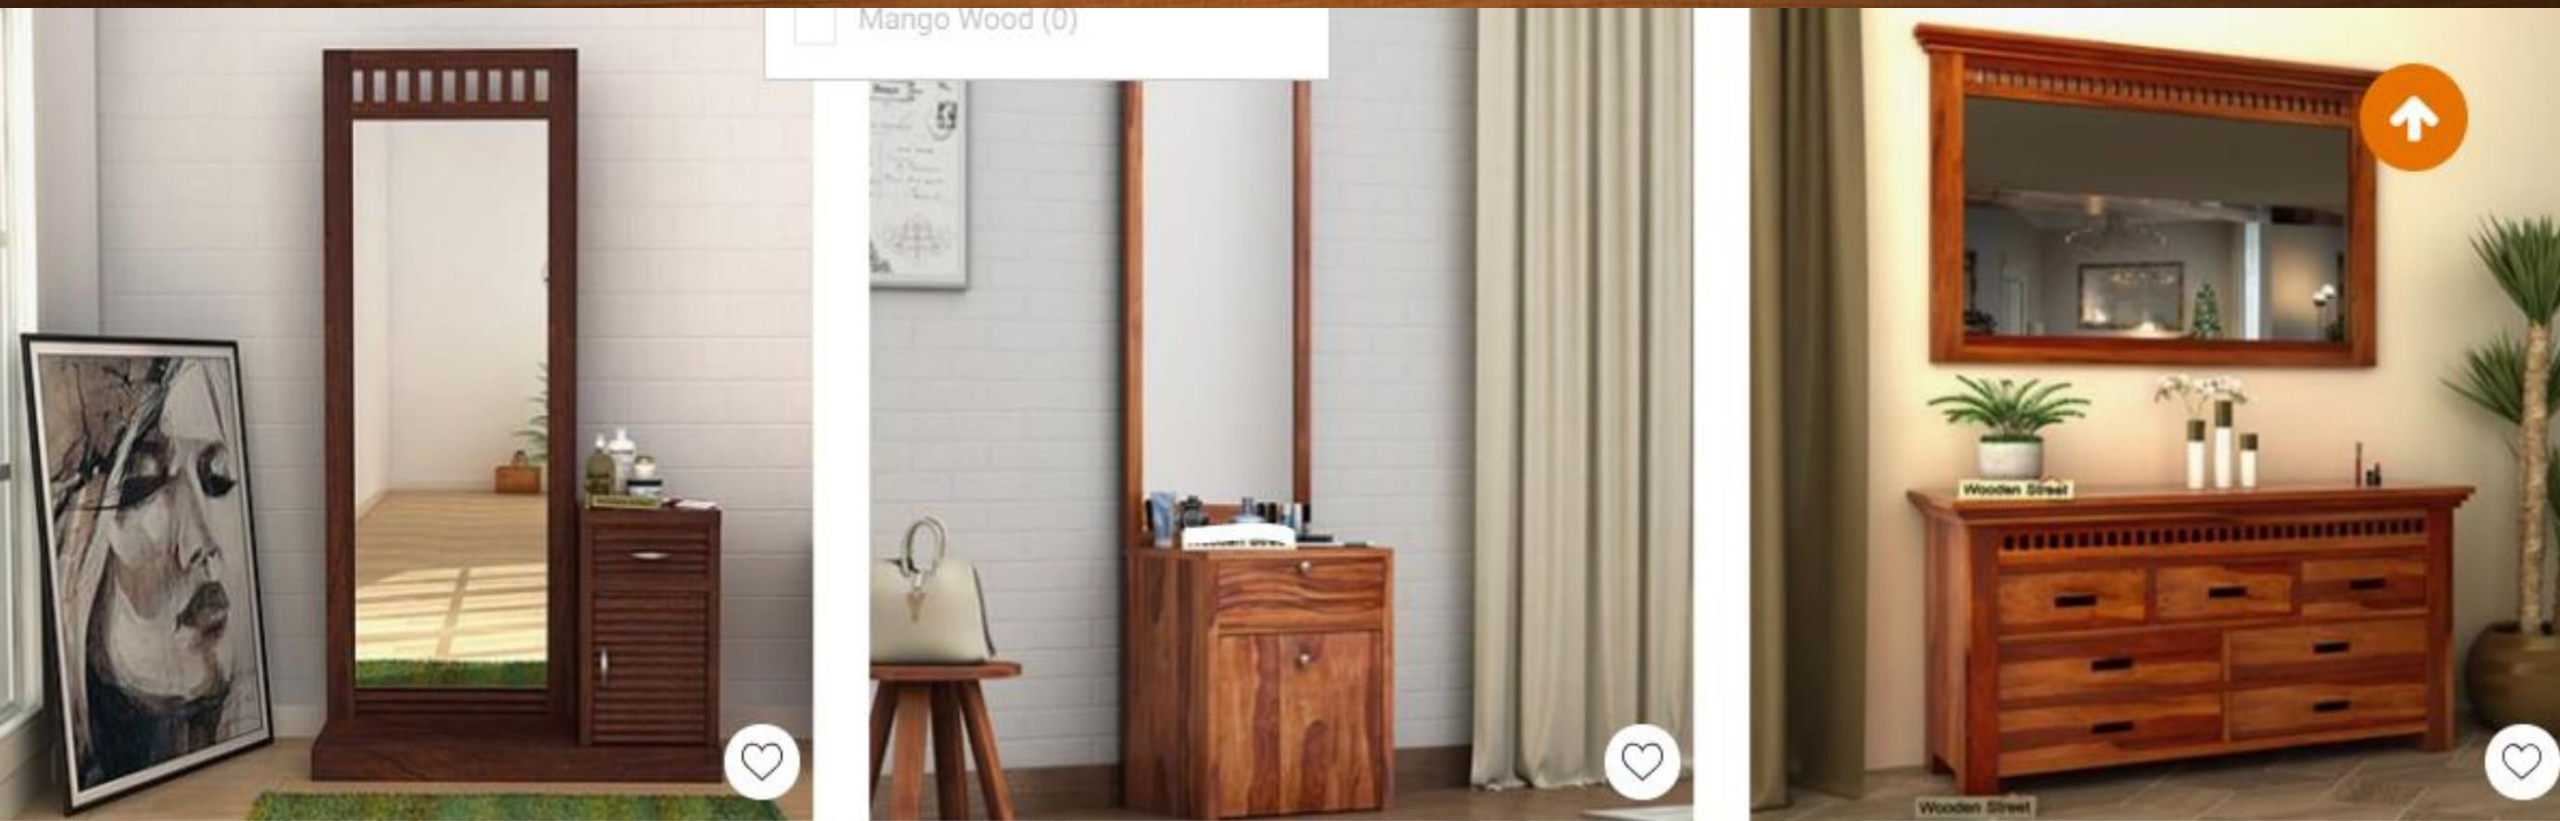

The background features a dark wood-grain texture. Five spotlights from above illuminate the top of the frame, creating a series of overlapping, warm-toned light patterns that fade into the dark background.

Dressing Designs

Mango Wood (0)

The background features a dark wood-grain texture. Five spotlights from above illuminate the scene, creating five vertical, glowing columns of light that highlight the wood grain. The overall mood is warm and professional.