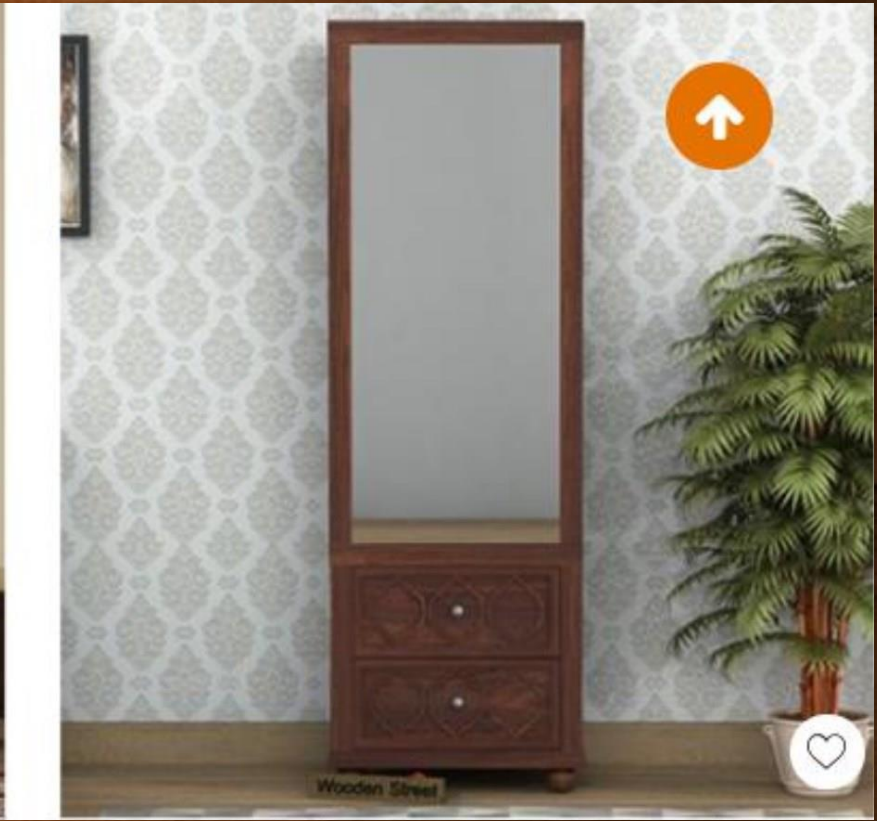

The background features a dark wood-grain texture. Five spotlights from above illuminate the top of the frame, creating a series of overlapping, warm-toned light patterns that fade into the dark background.

Dressing Designs

Mango Wood (0)

The background features a dark wood-grain texture. Five spotlights from above illuminate the scene, creating five vertical, glowing columns of light that highlight the wood grain. The overall mood is warm and professional.