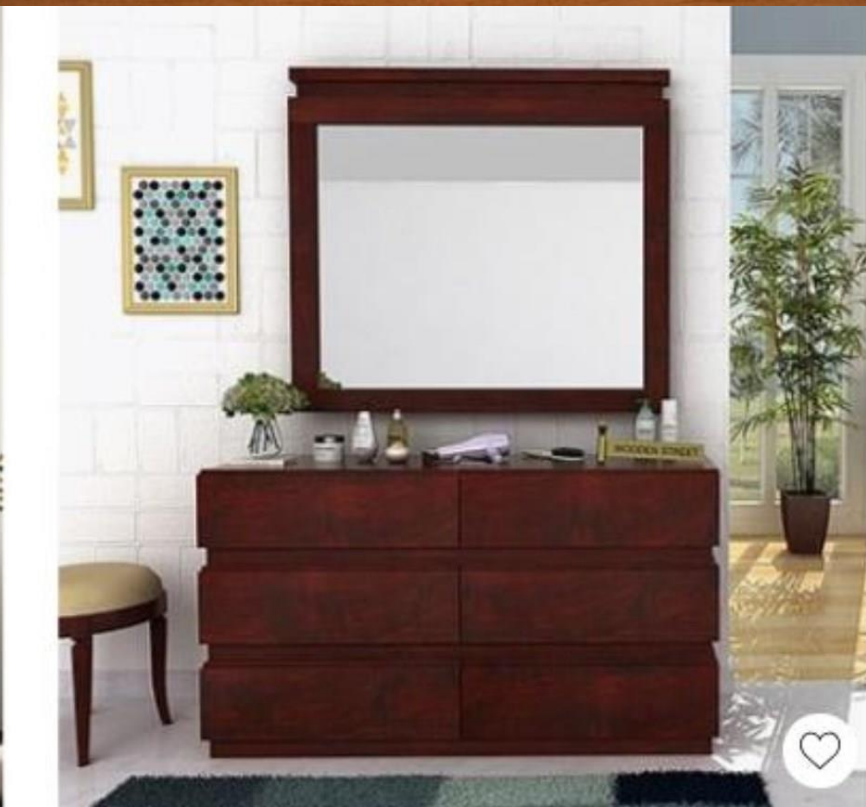

The background features a dark wood-grain texture. Five spotlights from above illuminate the top of the frame, creating a series of overlapping, warm-toned light patterns that fade into the dark background.

Dressing Designs

Mango Wood (0)

The background features a dark wood-grain texture. Five spotlights from above illuminate the scene, creating five vertical, glowing columns of light that highlight the wood grain. The overall mood is warm and professional.