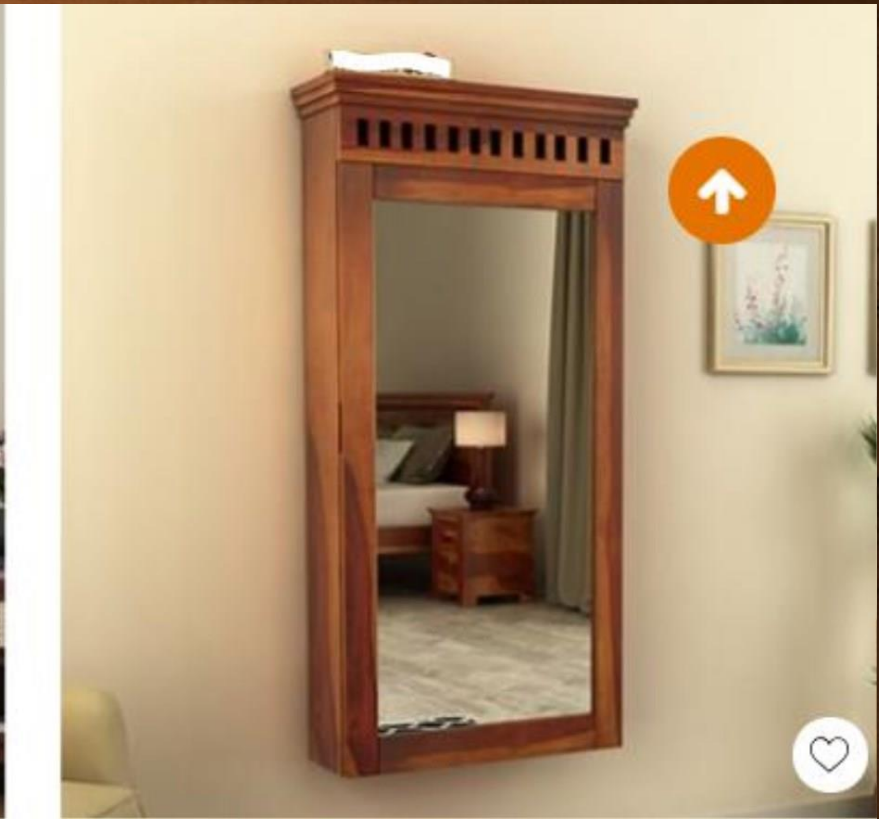

The background features a dark wood-grain texture. Five spotlights from above illuminate the top of the frame, creating a series of overlapping, warm-toned light patterns that fade into the dark background.

Dressing Designs

Mango Wood (0)

The background features a dark wood-grain texture. Five spotlights from above illuminate the scene, creating five vertical, glowing columns of light that highlight the wood grain. The overall mood is warm and professional.