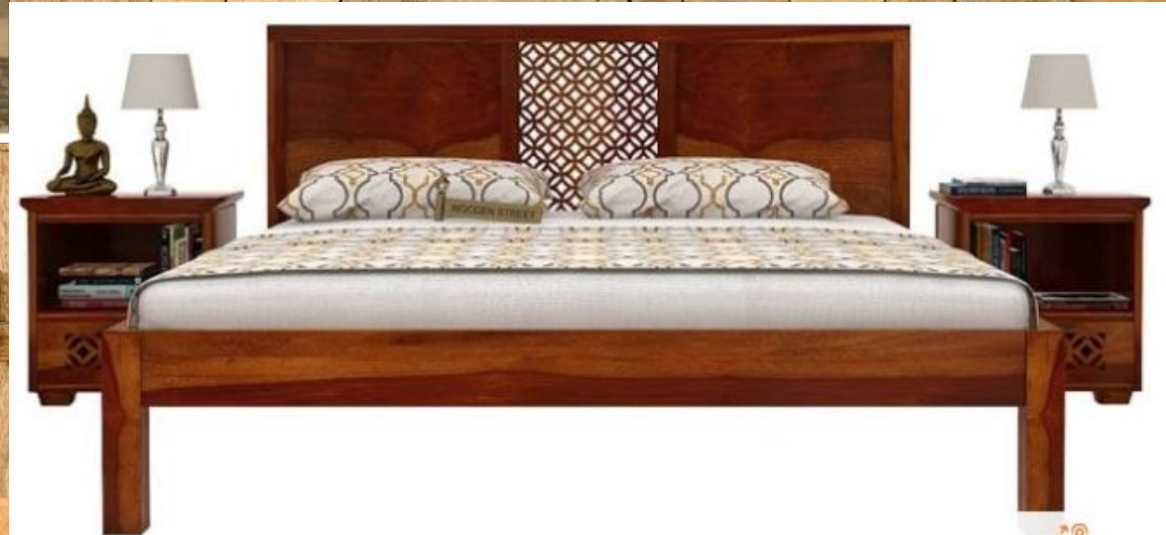

 ENLARGE

Description

Material : Sheesham Wood

Finish : Honey Finish

Dimensions (Inch) : 82 L x 74 W x 40 H

Color : All Colors are available

Note – Size & Colors are customized as requirement

Description
Material : Sheesham Wood
Finish : Honey Finish
Bed Dimensions (Inch) : 81 L x 75 W x 42 H
Color : All Colors are available
Note – Size & Colors are customized as requirement