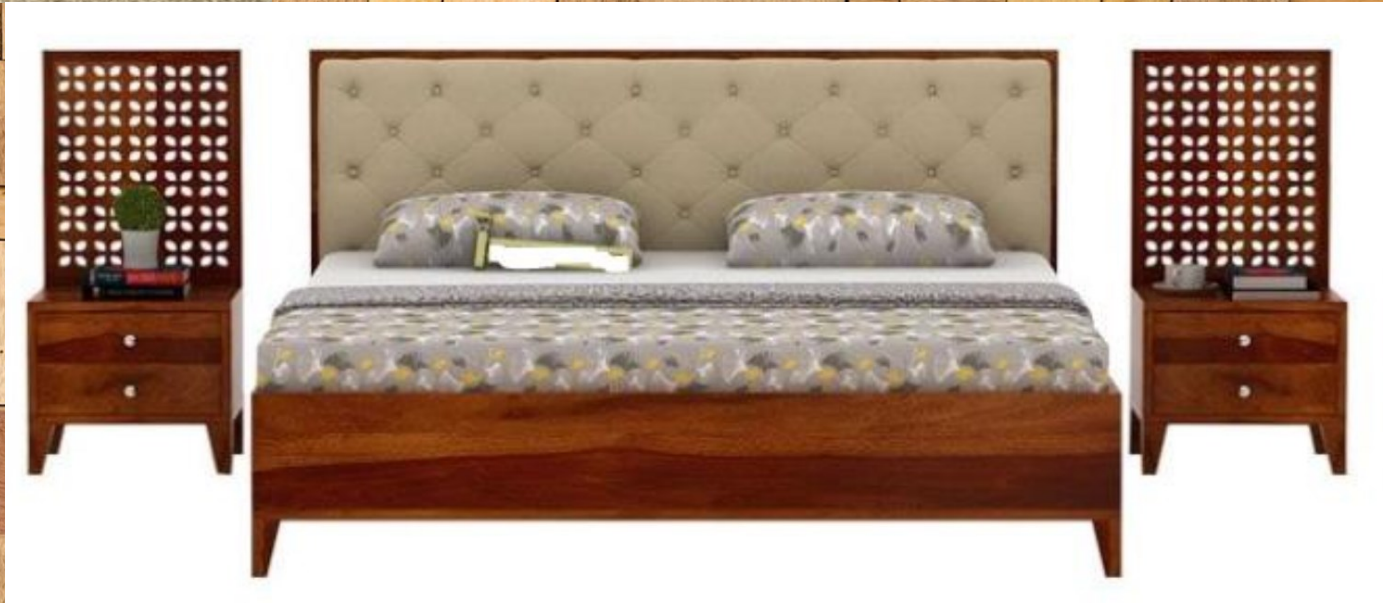

 ENLARGE

Description

Material : Sheesham Wood

Finish : Honey Finish

Dimensions (Inch) : 82 L x 74 W x 40 H

Color : All Colors are available

Note – Size & Colors are customized as requirement

Description
Material : Sheesham Wood
Finish : Honey Finish
Bed Dimensions (Inch) : 81 L x 75 W x 42 H
Color : All Colors are available
Note – Size & Colors are customized as requirement

Description

Material : Sheesham Wood

Finish : Teak Finish

Dimensions (Inch) : 80 L x 74 W x 14 H

Color : All Colors are available

Note – Size & Colors are customized as requirement

Description
Material : Sheesham Wood
Finish : Honey Finish
Dimensions (Inch) : 83 L x 75 W x 33 H
Color : All Colors are available
Note – Size & Colors are customized as requirement

 ENLARGE

Description

Material : Sheesham Wood

Finish : Honey Finish

Dimensions (Inch) : 84 L x 76 W x 75 H

Color : All Colors are available

Note – Size & Colors are customized as requirement

Description