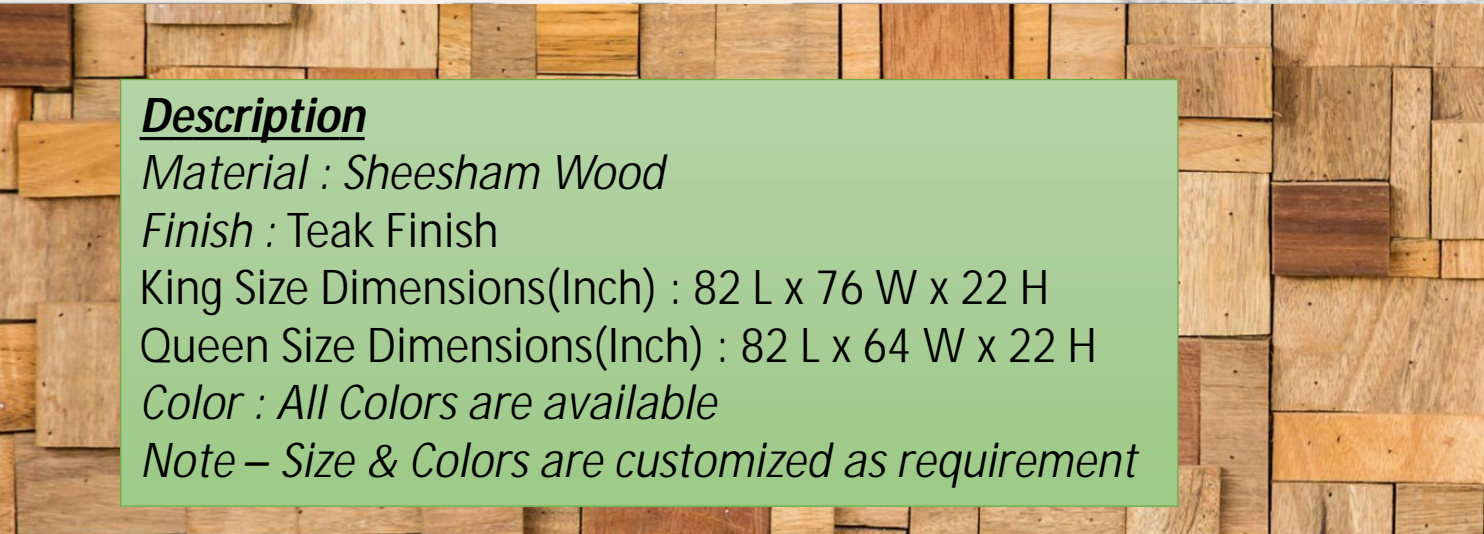

Color : All Colors are available

Note – Size & Colors are customized as requirement

Description

Material : Sheesham Wood

Finish : Honey Finish

Dimension(Inch) : 89 L x 74 W x 42 H

Color : All Colors are available

Note – Size & Colors are customized as requirement

ENLARGE

Description
Material : Sheesham Wood
Finish : Honey Finish
Dimensions(Inch) : 83.5 L x 77 W x 35 H
Color : All Colors are available
Note – Size & Colors are customized as requirement