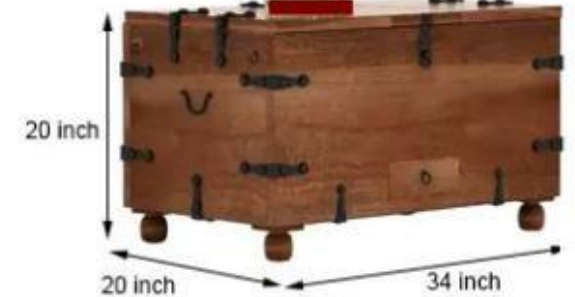

## Description

Material : Sheesham Wood

Finish : Teak Finish

Dimensions (Inch) :  
32 L x 20 W x 40 H

Color : All Colors are available

Note - Size & Colors are  
customized as requirement

## Description

Material : Mango Wood

Finish : Teak Finish

Dimensions(Inch) :  
34 L x 20 W x 20 H

Color : All Colors are available

Note - Size & Colors are  
customized as requirement

## Description

Material : Sheesham Wood

Finish : Walnut Finish

Dimensions (Inch)  
30 L x 20 W x 43 H

Color : All Colors are available

Note - Size & Colors are  
customized as requirement

## Description

Material : Sheesham Wood

Finish : Honey Finish

Dimensions (Inch) :  
28 L x 18 W x 46 H

Color : All Colors are available

Note - Size & Colors are  
customized as requirement