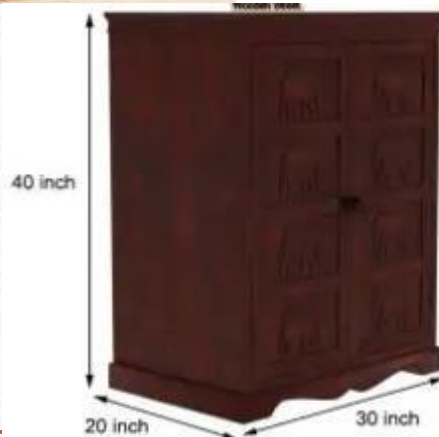

### Description

Material : Sheesham Wood

Color : All Colors are available

Note – Size & Colors are customized as requirement

Dimensions(Inch) : 26.75 L x 12 W x 55 H

Finish : Black Finish

## Description

Material :  
Sheesham Wood

Finish : Teak Finish

Dimensions(Inch) :  
52 L x 20 W x 35 H  
Color : All Colors are  
available

Note - Size & Colors are  
customized as  
requirement

### Description

Material :

Sheesham Wood

Finish : Mahogany Finish

Dimensions(Inch) :

50 L X 18 W x 36 H

Color : All Colors are available

Note - Size & Colors are customized as requirement