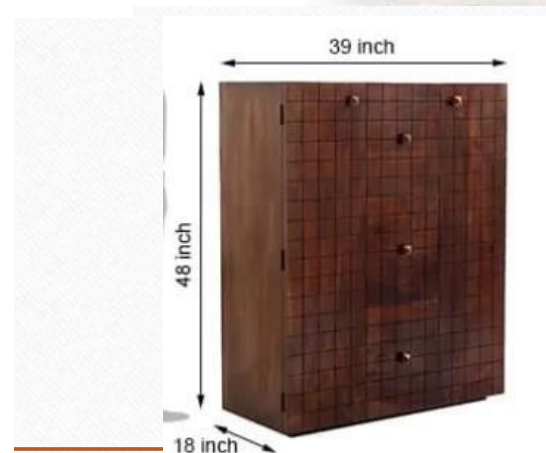

### **Description**

Material : Sheesham Wood

Finish : Honey Finish

Dimensions(Inch) :  
30 L x 14 W x 37.5 H

Color : All Colors are available

Note – Size & Colors are  
customized as requirement

## **Description**

Material :

Sheesham Wood

Finish : Walnut Finish

Dimensions(Inch) :

39 L x 18 W x 48 H

Color : All Colors are available

Note - Size & Colors are customized as requirement

## Description

Material : Sheesham Wood

Finish : Black Finish

Dimensions(Inch) :  
23 L x 16 W x 36.5 H

Color : All Colors are available

Note – Size & Colors are  
customized as requirement

## **Description**

Material : Sheesham Wood

Finish : Black Finish

Dimensions(Inch) :

18.25 L x 16.62 W x 70 H

Color : All Colors are available

Note – Size & Colors are customized as requirement