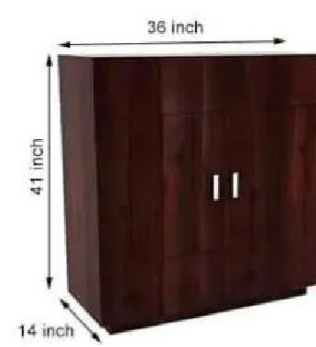

## Description

Material : Sheesham Wood

Finish : Teak Finish

Dimensions (Inch) :  
33.5 L x 19.7 W x 41.3 H

Color : All Colors are available

Note - Size & Colors are  
customized as requirement

## Description

Material : Sheesham Wood

Finish : Mahogany Finish

Dimensions(Inch) :  
36 L x 14 W x 41 H

Color : All Colors are available

Note - Size & Colors are  
customized as requirement

## Description

Material : Sheesham Wood

Finish : Teak Finish

Dimensions(Inch) :  
20 L x 18 W x 72 H

Color : All Colors are available

Note - Size & Colors are  
customized as requirement

## Description

Material : Sheesham Wood

Finish : Teak Finish

Dimensions(Inch) :  
15 L x 11 W x 17 H

Color : All Colors are available

Note - Size & Colors are  
customized as requirement