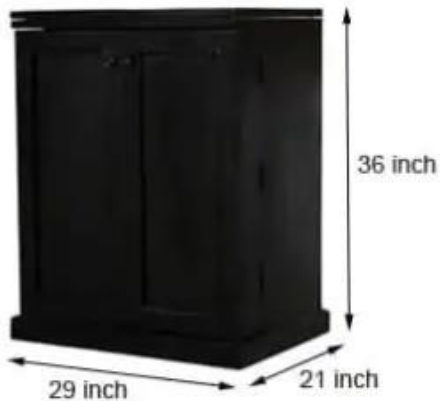

### Description

Material : Mango Wood

Finish : Honey Finish

Dimensions(Inch) :  
24.7 L x 18 W x 30.5 H

Color : All Colors are available

Note - Size & Colors are customized as requirement

## **Description**

Material : Sheesham Wood

Finish : Honey Finish

Dimensions(Inch)55 L x 15 W x 41 H

Color : All Colors are available

Note - Size & Colors are customized as requirement

### Description

Material : Sheesham Wood

Finish : Black Finish

Dimensions(Inch) : 29 L x 21 W x 36 H

Color : All Colors are available

Note - Size & Colors are customized as requirement