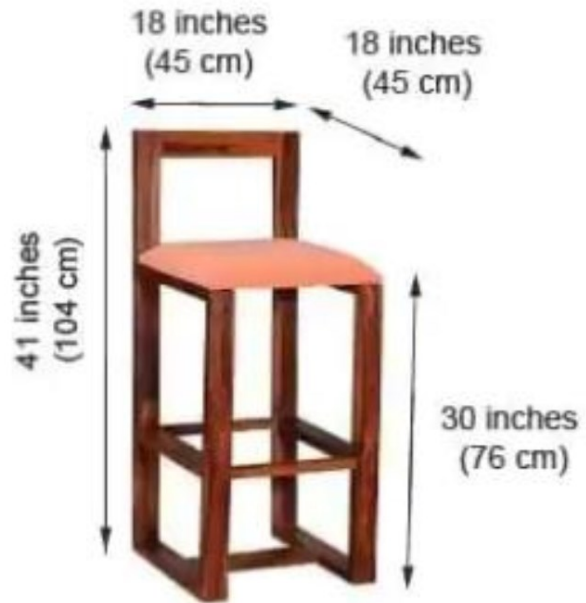

## Description

Material : Sheesham Wood

Finish : Mahogany Finish

Dimensions(Inch) :  
18 L x 18 W x 41 H

Color : All Colors are available

Note – Size & Colors are customized  
as requirement

## Description

Material : Iron

Dimensions(Inch) :  
13 L x 13 W x 41 H

Color : All Colors are  
available

Note – Size & Colors are  
customized as requirement

## Description

Material : Sheesham Wood

Finish : Teak Finish

Dimensions(Inch) :  
18 L x 18 W x 41 H

Color : All Colors are available

Note – Size & Colors are  
customized as requirement

## Description

Material : Sheesham Wood

Finish : Teak Finish

Dimensions(Inch) :  
18 L x 18 W x 43 H

Color : All Colors are available

Note – Size & Colors are  
customized as requirement