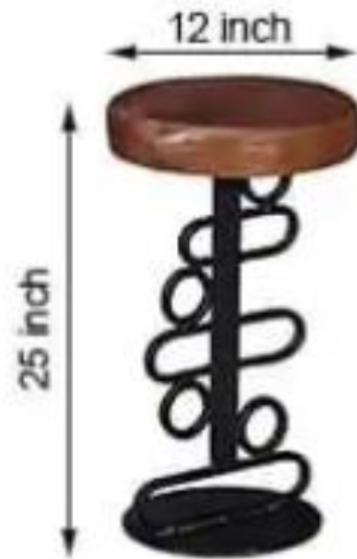

## Description

Material : Sheesham Wood

Finish : Black Finish

Dimensions(Inch) :  
22 L x 14 W x 31 H

Color : All Colors are  
available

Note – Size & Colors are  
customized as requirement

## Description

Material : Metal

Dimensions(Inch) :  
12 L x 12 W x 30 H

Color : All Colors are  
available

Note – Size & Colors are  
customized as requirement

## Description

Material : Metal

Finish : Black Finish

Dimensions(Inch) :  
12 L x 12 W x 25 H

Color : All Colors are  
available

Note – Size & Colors are  
customized as requirement

## Description

Material : Iron

Dimensions(Inch) :  
15 L x 15 W x 18 H

Color : All Colors are available

Note – Size & Colors are  
customized as requirement